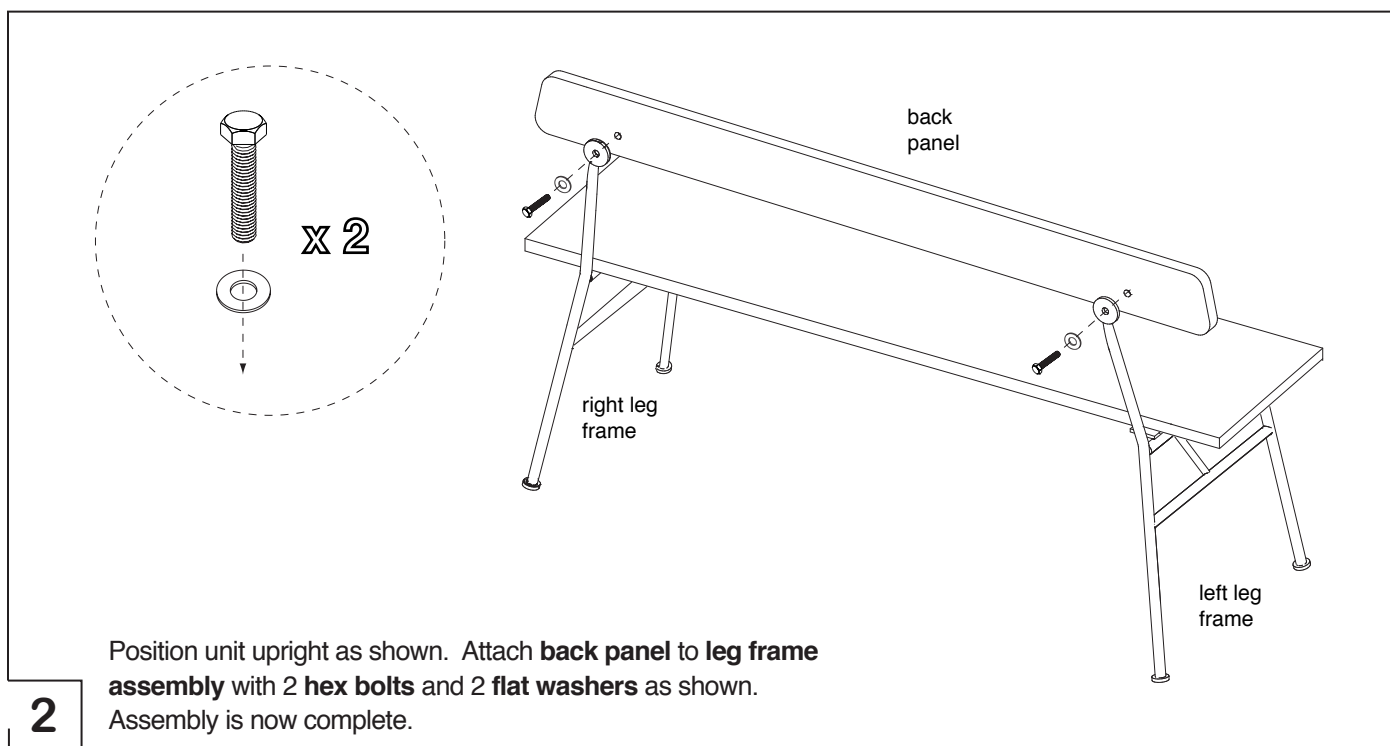

cleaning and care

Clean surfaces with a dry or damp soft cloth. Do not use abrasive cleaners.