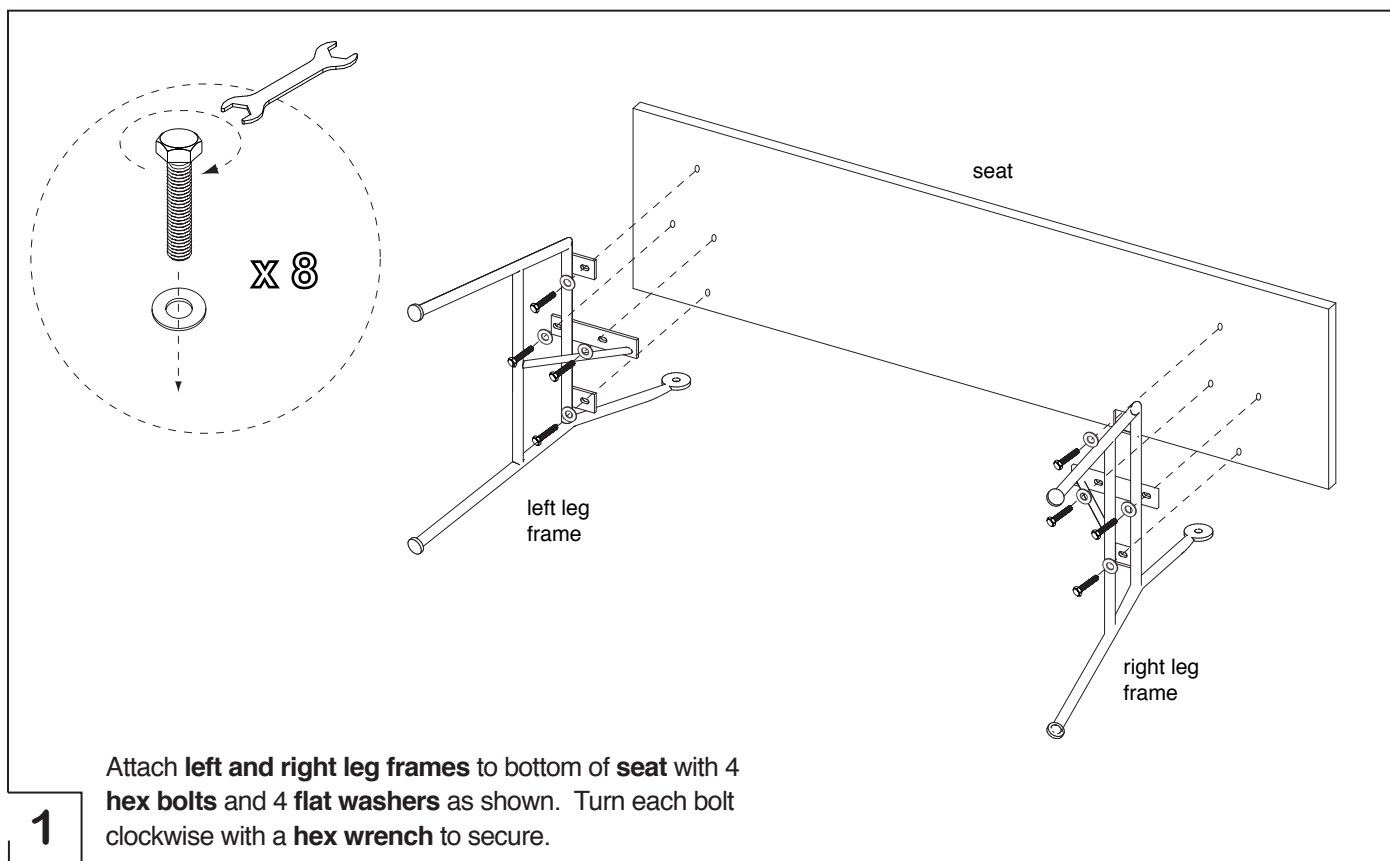

cleaning and care

Clean surfaces with a dry or damp soft cloth. Do not use abrasive cleaners.