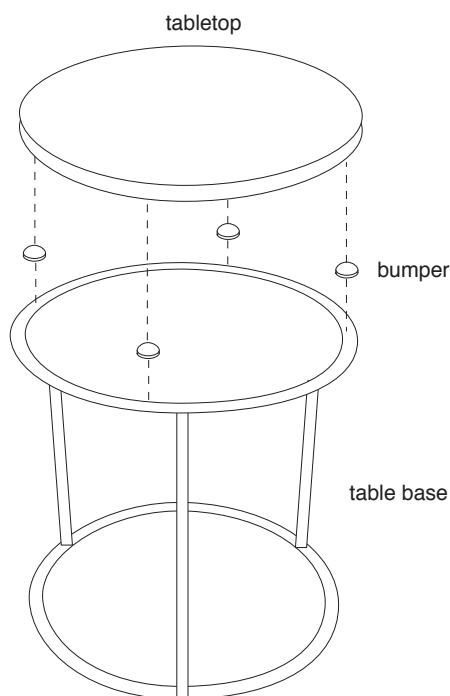

Thank you for purchasing the **Grind Round Side Table**. This page lists all the contents included in the box. Please take the time to identify the hardware as well as the individual components to this product. As you unpack and prepare for assembly, place the contents on a carpeted or padded area to protect them from damage.

hardware

4 - bumpers

Missing hardware?
Please call **800.606.6387** for replacements.

components

1 - tabletop

1 - table base

assembly

Adhere **4 bumpers** to **table base** as shown. Carefully position **tabletop** onto **bumpers** and **table base**. Make sure tabletop is securely positioned.