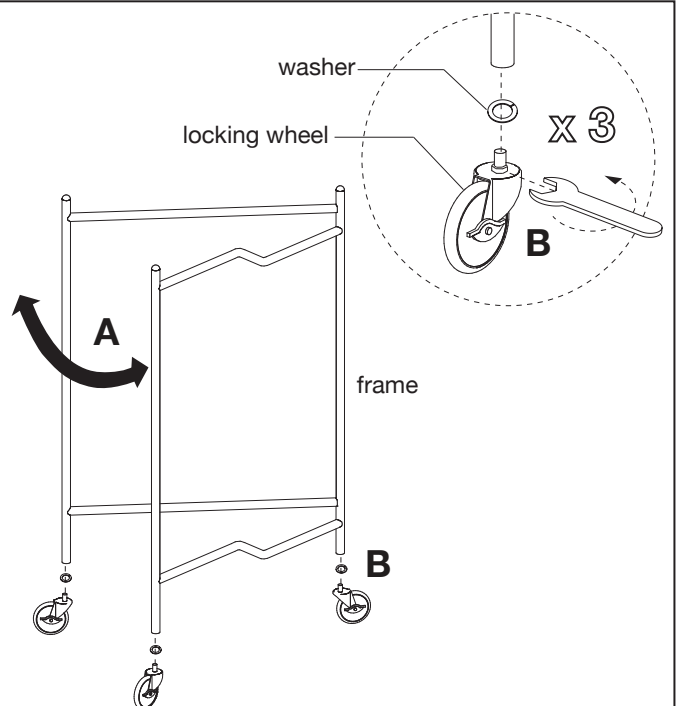

Thank you for purchasing the **Garçon Bar Cart**. This page lists all the contents included in the box. Please take the time to identify the hardware as well as the individual components to this product. As you unpack and prepare for assembly, place the contents on a carpeted or padded area to protect them from damage.

## tools required

hex wrench (included)

## components

1 - tray

1 - shelf

1 - frame

A. Expand **frame** as shown.  
B. Attach 3 **locking wheels** and 3 **washers** to bottom of **frame** as shown. Secure each wheel with a **hex wrench**.

1

2 A. Fit **shelf** into assembly as shown.  
B. Fit **tray** into assembly as shown.  
Assembly is now complete.