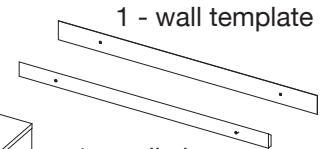

hardware

2 - screws

2 - plastic anchors

Missing hardware? Please call **800.606.6387** for replacements.

tools required

phillips head screwdriver

power drill
(for pilot holes only)

level

components

1 - storage shelf

1 - wall template

1 - wall cleat

wall mounting assembly

NOTE: If you are unsure about your wall type or what mounting method you should use, consult a qualified professional or your local hardware store.

- A. Determine final location of **storage shelf**. Place **wall template** on desired wall as shown. If possible, make sure at least 1 hole is aligned with a wall stud. Using a **level**, adjust **wall template** until it is level. Mark 2 holes on wall.
- B. If a wall stud is not available, drill a hole in the wall that is slightly smaller in diameter than the anchor. Insert 2 **plastic anchors** into the holes. Gently tap each anchor until the head is flush to the wall surface.
- C. Align holes of **wall cleat** with wall anchors, and attach with 2 **large screws** into the anchors. Secure, but do not over tighten screw, using a **phillips head screwdriver**.
- D. Fit cleat of **storage shelf** onto **wall cleat**. Make sure storage shelf is securely supported by wall cleat.