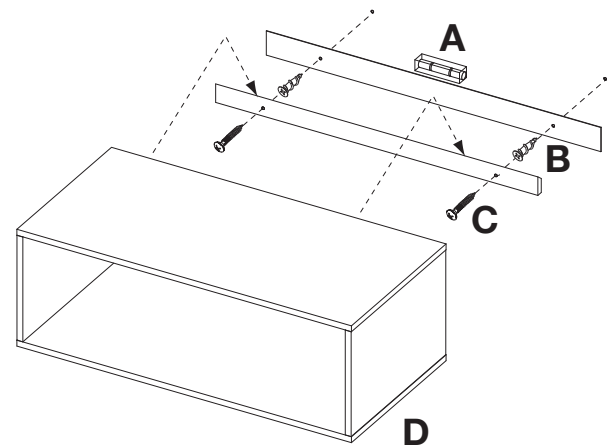

wall

For safe mounting, it is essential to use wall anchors appropriate to your wall type (i.e. plaster, drywall, concrete, etc.). Mount to wood studs whenever possible.

cleaning & care

Clean surfaces with a dry or damp soft cloth. Do not use abrasive cleaners.
Note: This item is able to support up to a total of 53 lbs evenly distributed.