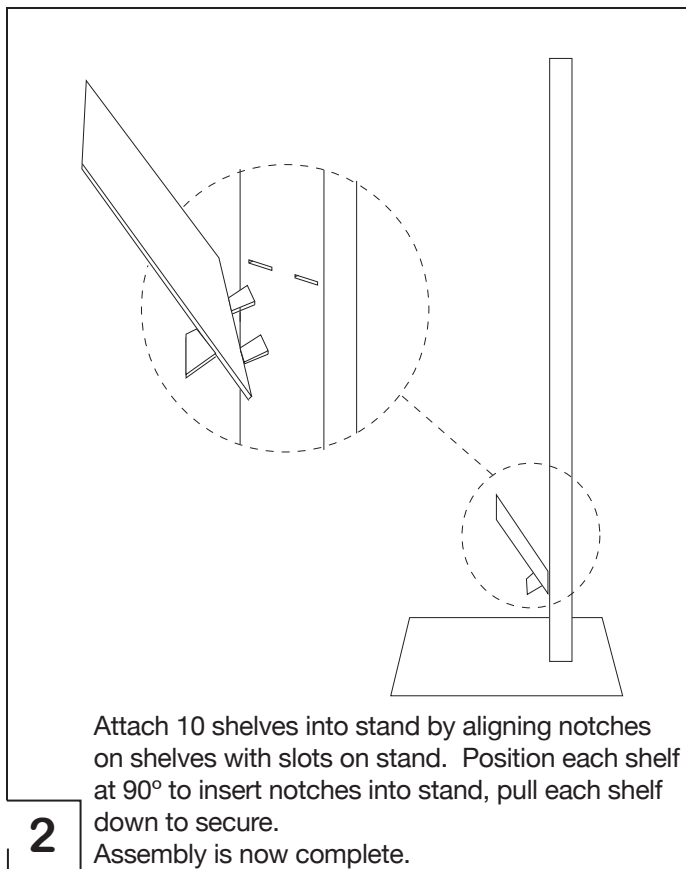

Thank you for purchasing the **Array Bookcase**. This page lists all the contents included in the box. Please take the time to identify the hardware as well as the individual components to this product. As you unpack and prepare for assembly, place the contents on a carpeted or padded area to protect them from damage.
Note: 2 people are required to safely assemble this product.

hardware

2 - bolts

1 - plastic cap

Missing hardware?
Please call **800.606.6387** for replacements.

tools required

allen wrench (included)

components

1 - stand

10 - shelves

1 - base

1
A. Attach **plastic cap** into the top of the **stand** as shown.
B. Attach **stand** to **base** with 2 **bolts** using an **allen wrench**.

cleaning & care

Clean surfaces with a dry or damp soft cloth. Do not use abrasive cleaners. Do not use furniture wax or polish as the unit is finished with a protect clear lacquer.